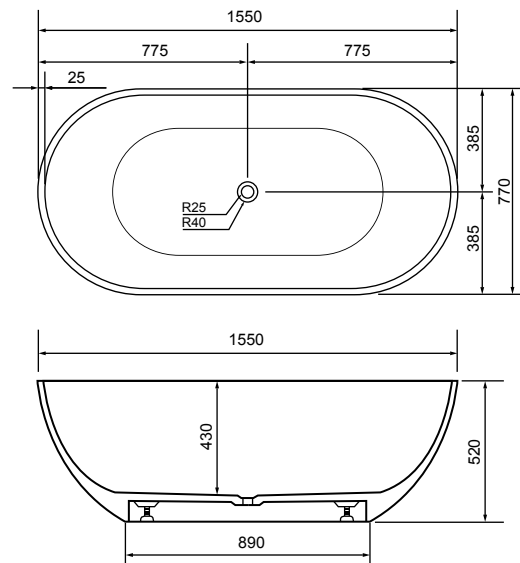

Code
BT-8498

Colour
White (other exterior colours
made to order)

Size
770 x 1550 x 520mm

Material
7-10mm High density,
sanitary-grade acrylic

Frame
Steel frame with adjustable legs

Waste Size
40mm

Weight
45kg

Disclaimer: Products in this specification sheet, must by regulation, be installed by licensed and registered trade people. The manufacturer/agent/distributor reserves the right to vary specifications or delete models from their range without prior notification. Dimensions are nominal measurements only. Dimensions and set-outs listed are correct at time of publication however the manufacturer/distributor takes no responsibility for printing errors.