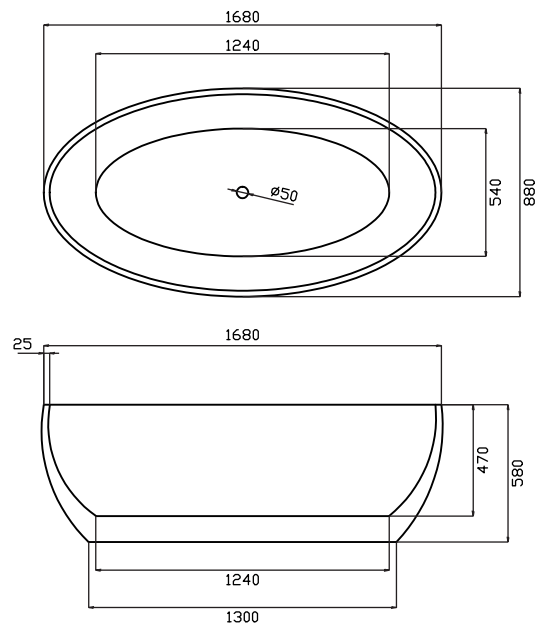

Code
BT-8458

Colour
White (other exterior colours
made to order)

Size
880 x 1680 x 580mm

Material
7-10mm High density,
sanitary-grade acrylic

Frame
Steel frame with adjustable legs

Waste Size
40mm

Weight
45kg

Disclaimer: Products in this specification sheet, must by regulation, be installed by licensed and registered trade people. The manufacturer/agent/distributor reserves the right to vary specifications or delete models from their range without prior notification. Dimensions are **nominal measurements** only. Dimensions and set-outs listed are correct at time of publication however the manufacturer/distributor takes no responsibility for printing errors.