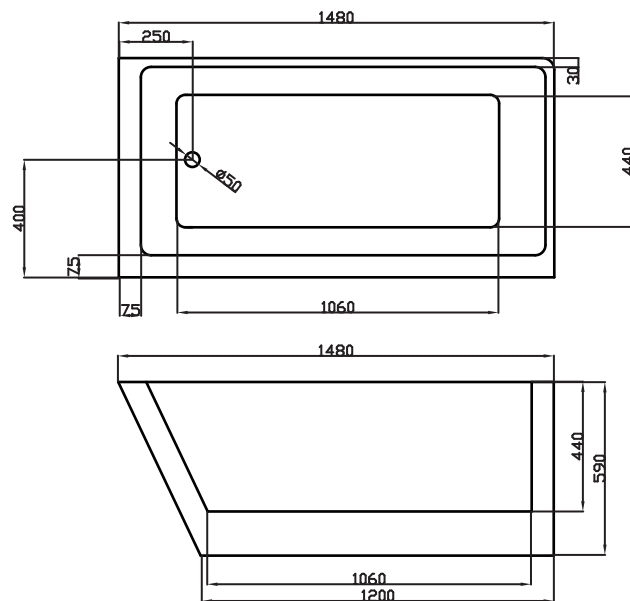

Code  
BT-816-1.5

Colour  
White (other exterior colours  
made to order)

Size  
1500 x 440 x 590mm

Material  
7-10mm High density,  
sanitary-grade acrylic

Frame  
Steel frame with adjustable legs

Waste Size  
50mm

Weight  
45kg

Luxe range of freestanding baths are constructed from high density scratch resistant sanitary grade materials. All baths are constructed with a steel frame and adjustable legs.

1800 789 675  
luxebathware.com.au

Disclaimer: Products in this specification sheet, must by regulation, be installed by licensed and registered trade people. The manufacturer/agent/distributor reserves the right to vary specifications or delete models from their range without prior notification. Dimensions are nominal measurements only. Dimensions and set-outs listed are correct at time of publication however the manufacturer/distributor takes no responsibility for printing errors.