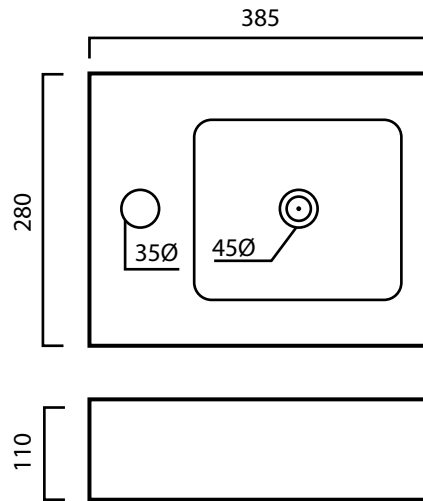

**WALL MOUNT**

Code  
WB677

Description  
Basin with mixer tap mount.  
Overflow included.

Size  
385 x 280 x 110mm

1800 789 675  
[luxebathware.com.au](http://luxebathware.com.au)

Disclaimer: Products in this specification sheet, must by regulation, be installed by licensed and registered trade people. The manufacturer/agent/distributor reserves the right to vary specifications or delete models from their range without prior notification. Dimensions are nominal measurements only. Dimensions and set-outs listed are correct at time of publication however the manufacturer/distributor takes no responsibility for printing errors.