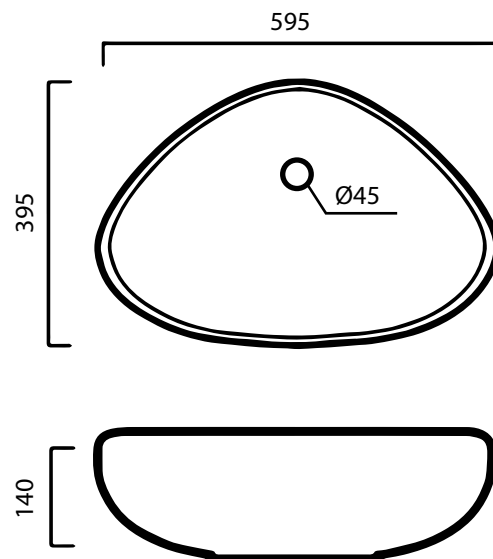

## COUNTER TOP

Code  
WB609A

Description  
Basin with mixer tap mount.  
No overflow.

Size  
595 x 395 x 140mm

1800 789 675  
[luxebathware.com.au](http://luxebathware.com.au)

Disclaimer: Products in this specification sheet, must by regulation, be installed by licensed and registered trade people. The manufacturer/agent/distributor reserves the right to vary specifications or delete models from their range without prior notification. Dimensions are **nominal measurements** only. Dimensions and set-outs listed are correct at time of publication however the manufacturer/distributor takes no responsibility for printing errors.