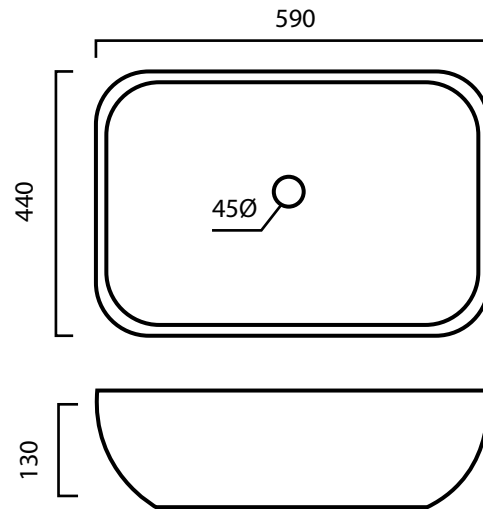

COUNTER TOP

Code
WB412

Description
Designer basin with elegant thin lines and contours. No overflow.

Size
590 x 440 x 130mm

1800 789 675
luxebathware.com.au

Disclaimer: Products in this specification sheet, must by regulation, be installed by licensed and registered trade people. The manufacturer/agent/distributor reserves the right to vary specifications or delete models from their range without prior notification. Dimensions are nominal measurements only. Dimensions and set-outs listed are correct at time of publication however the manufacturer/distributor takes no responsibility for printing errors.