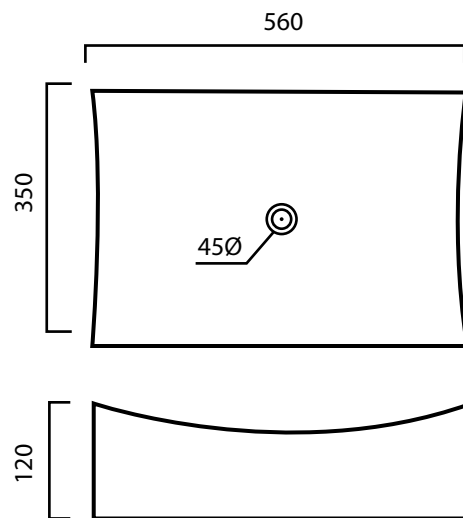

## COUNTER TOP

Code  
WB411

Description  
Designer basin with elegant lines.  
No overflow.

Size  
560 x 350 x 120mm

1800 789 675  
luxebathware.com.au

Disclaimer: Products in this specification sheet, must by regulation, be installed by licensed and registered trade people. The manufacturer/agent/distributor reserves the right to vary specifications or delete models from their range without prior notification. Dimensions are nominal measurements only. Dimensions and set-outs listed are correct at time of publication however the manufacturer/distributor takes no responsibility for printing errors.