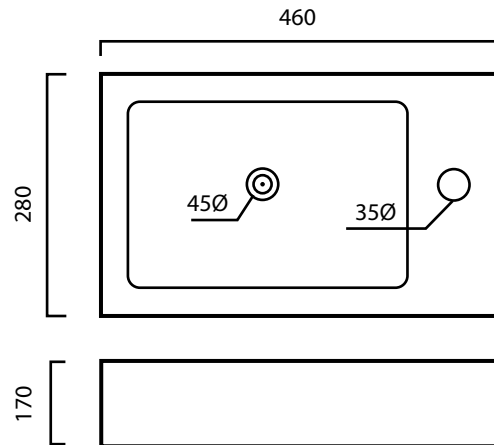

WALL MOUNT

Code
WB407

Description
Basin with mixer tap mount.
Overflow included.

Size
460 x 280 x 170mm

1800 789 675
luxebathware.com.au

Disclaimer: Products in this specification sheet, must by regulation, be installed by licensed and registered trade people. The manufacturer/agent/distributor reserves the right to vary specifications or delete models from their range without prior notification. Dimensions are nominal measurements only. Dimensions and set-outs listed are correct at time of publication however the manufacturer/distributor takes no responsibility for printing errors.