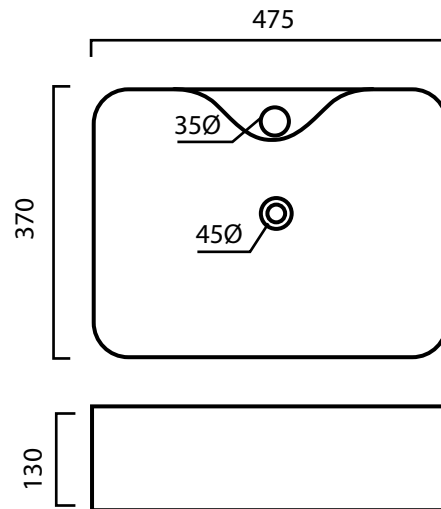

COUNTER TOP

Code
WB318B

Description
Designer basin with mixer tap mount.
No overflow. (Available in semi-recessed)

Size
475 x 370 x 130mm

1800 789 675
luxebathware.com.au

Disclaimer: Products in this specification sheet, must by regulation, be installed by licensed and registered trade people. The manufacturer/agent/distributor reserves the right to vary specifications or delete models from their range without prior notification. Dimensions are nominal measurements only. Dimensions and set-outs listed are correct at time of publication however the manufacturer/distributor takes no responsibility for printing errors.