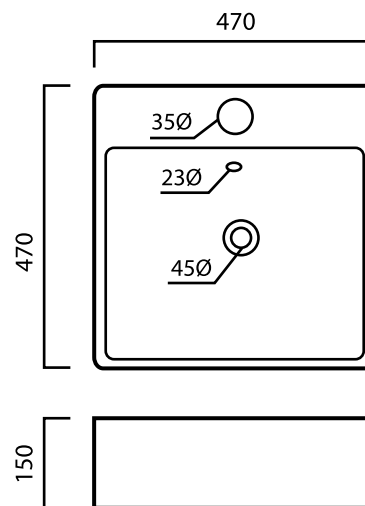

Code
WB190-46

Description
Counter top basin with mixer tap
mount. Overflow included. (Available
in semi-recessed)

Size
470 x 470 x 150mm

1800 789 675
luxebathware.com.au

Disclaimer: Products in this specification sheet, must by regulation, be installed by licensed and registered trade people. The manufacturer/agent/distributor reserves the right to vary specifications or delete models from their range without prior notification. Dimensions are nominal measurements only. Dimensions and set-outs listed are correct at time of publication however the manufacturer/distributor takes no responsibility for printing errors.