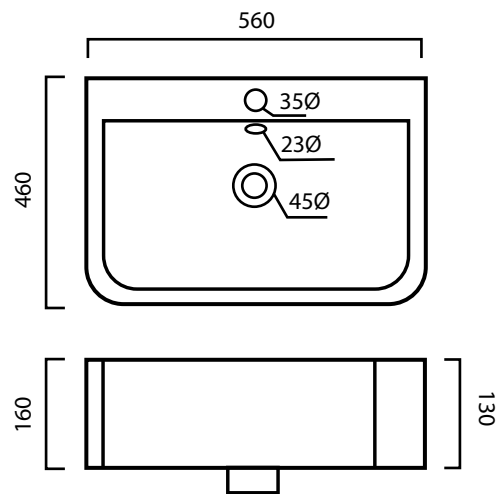

WALL MOUNT

Code
WB180

Description
Basin with mixer tap mount.
Overflow included.

Size
560 x 460 x 160mm

1800 789 675
luxebathware.com.au

Disclaimer: Products in this specification sheet, must by regulation, be installed by licensed and registered trade people. The manufacturer/agent/distributor reserves the right to vary specifications or delete models from their range without prior notification. Dimensions are **nominal measurements** only. Dimensions and set-outs listed are correct at time of publication however the manufacturer/distributor takes no responsibility for printing errors.