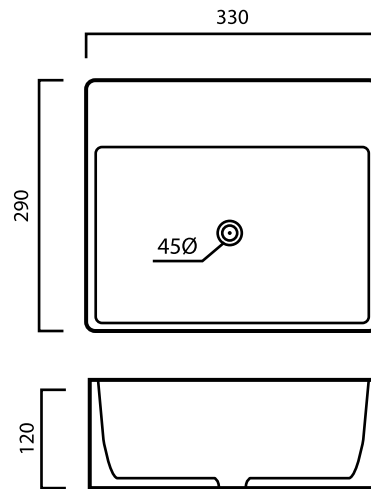

**WALL MOUNT**

Code  
WB176

Description  
Basin with mixer tap mount.  
Overflow included.

Size  
330 x 290 x 120mm

1800 789 675  
[luxebathware.com.au](http://luxebathware.com.au)

Disclaimer: Products in this specification sheet, must by regulation, be installed by licensed and registered trade people. The manufacturer/agent/distributor reserves the right to vary specifications or delete models from their range without prior notification. Dimensions are nominal measurements only. Dimensions and set-outs listed are correct at time of publication however the manufacturer/distributor takes no responsibility for printing errors.