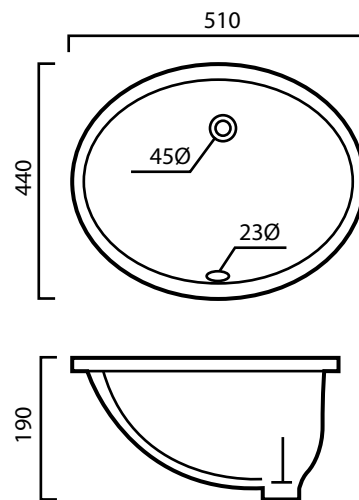

UNDER MOUNT

Code
UB42

Description
Under bench basin. Overflow included.

Size
510 x 440 x 190mm

1800 789 675
luxebathware.com.au

Disclaimer: Products in this specification sheet, must by regulation, be installed by licensed and registered trade people. The manufacturer/agent/distributor reserves the right to vary specifications or delete models from their range without prior notification. Dimensions are nominal measurements only. Dimensions and set-outs listed are correct at time of publication however the manufacturer/distributor takes no responsibility for printing errors.