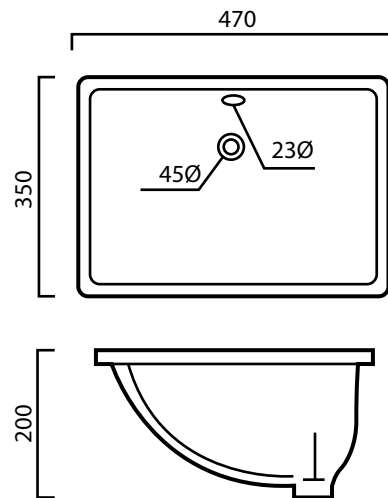

UNDER MOUNT

Code
UB30

Description
Under bench basin. Overflow included.

Size
470 x 350 x 200mm

1800 789 675
luxebathware.com.au

Disclaimer: Products in this specification sheet, must by regulation, be installed by licensed and registered trade people. The manufacturer/agent/distributor reserves the right to vary specifications or delete models from their range without prior notification. Dimensions are nominal measurements only. Dimensions and set-outs listed are correct at time of publication however the manufacturer/distributor takes no responsibility for printing errors.