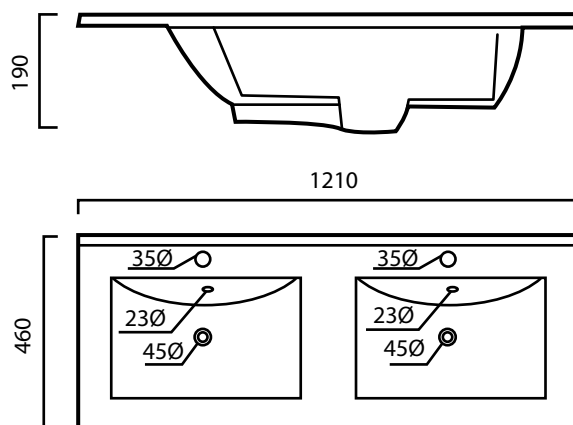

COUNTER TOP

Code
CB30-120D

Description
Double basin with overflow

Size
1210 x 460 x 190mm

1800 789 675
luxebathware.com.au

Disclaimer: Products in this specification sheet, must by regulation, be installed by licensed and registered trade people. The manufacturer/agent/distributor reserves the right to vary specifications or delete models from their range without prior notification. Dimensions are nominal measurements only. Dimensions and set-outs listed are correct at time of publication however the manufacturer/distributor takes no responsibility for printing errors.