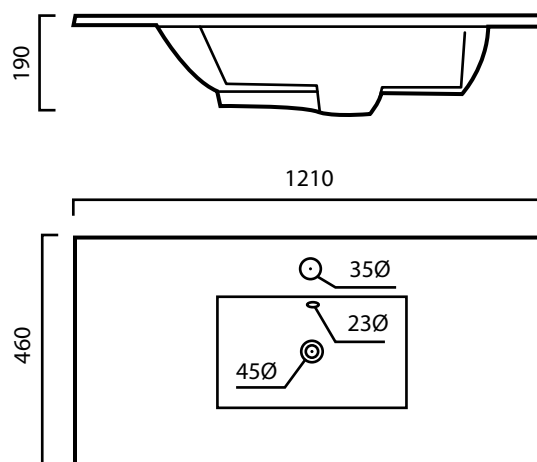

## COUNTER TOP

Code  
CB30-120

Description  
Basin with overflow

Size  
1210 x 460 x 190mm

1800 789 675  
luxebathware.com.au

Disclaimer: Products in this specification sheet, must by regulation, be installed by licensed and registered trade people. The manufacturer/agent/distributor reserves the right to vary specifications or delete models from their range without prior notification. Dimensions are nominal measurements only. Dimensions and set-outs listed are correct at time of publication however the manufacturer/distributor takes no responsibility for printing errors.