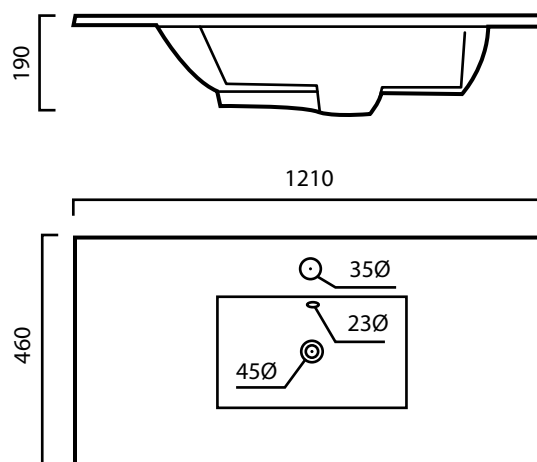

### COUNTER TOP

Code  
CB30-120

Description  
Basin with overflow

Size  
1210 x 460 x 190mm

1800 789 675  
luxebathware.com.au

Disclaimer: Products in this specification sheet, must by regulation, be installed by licensed and registered trade people. The manufacturer/agent/distributor reserves the right to vary specifications or delete models from their range without prior notification. Dimensions are nominal measurements only. Dimensions and set-outs listed are correct at time of publication however the manufacturer/distributor takes no responsibility for printing errors.