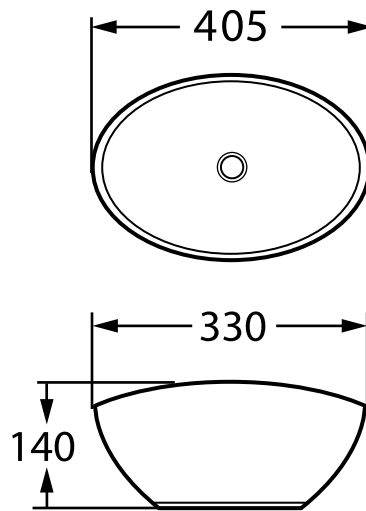

Code  
7217YW

Description  
Art Basin (above counter mounting)

Size  
405 x 330 x 140mm

1800 789 675  
[luxebathware.com.au](http://luxebathware.com.au)

Disclaimer: Products in this specification sheet, must by regulation, be installed by licensed and registered trade people. The manufacturer/agent/distributor reserves the right to vary specifications or delete models from their range without prior notification. Dimensions are nominal measurements only. Dimensions and set-outs listed are correct at time of publication however the manufacturer/distributor takes no responsibility for printing errors.