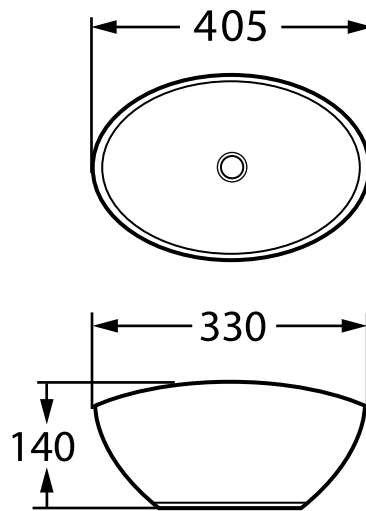

Code
7217OW

Description
Art Basin (above counter mounting)

Size
405 x 330 x 140mm

1800 789 675
luxebathware.com.au

Disclaimer: Products in this specification sheet, must by regulation, be installed by licensed and registered trade people. The manufacturer/agent/distributor reserves the right to vary specifications or delete models from their range without prior notification. Dimensions are **nominal measurements** only. Dimensions and set-outs listed are correct at time of publication however the manufacturer/distributor takes no responsibility for printing errors.